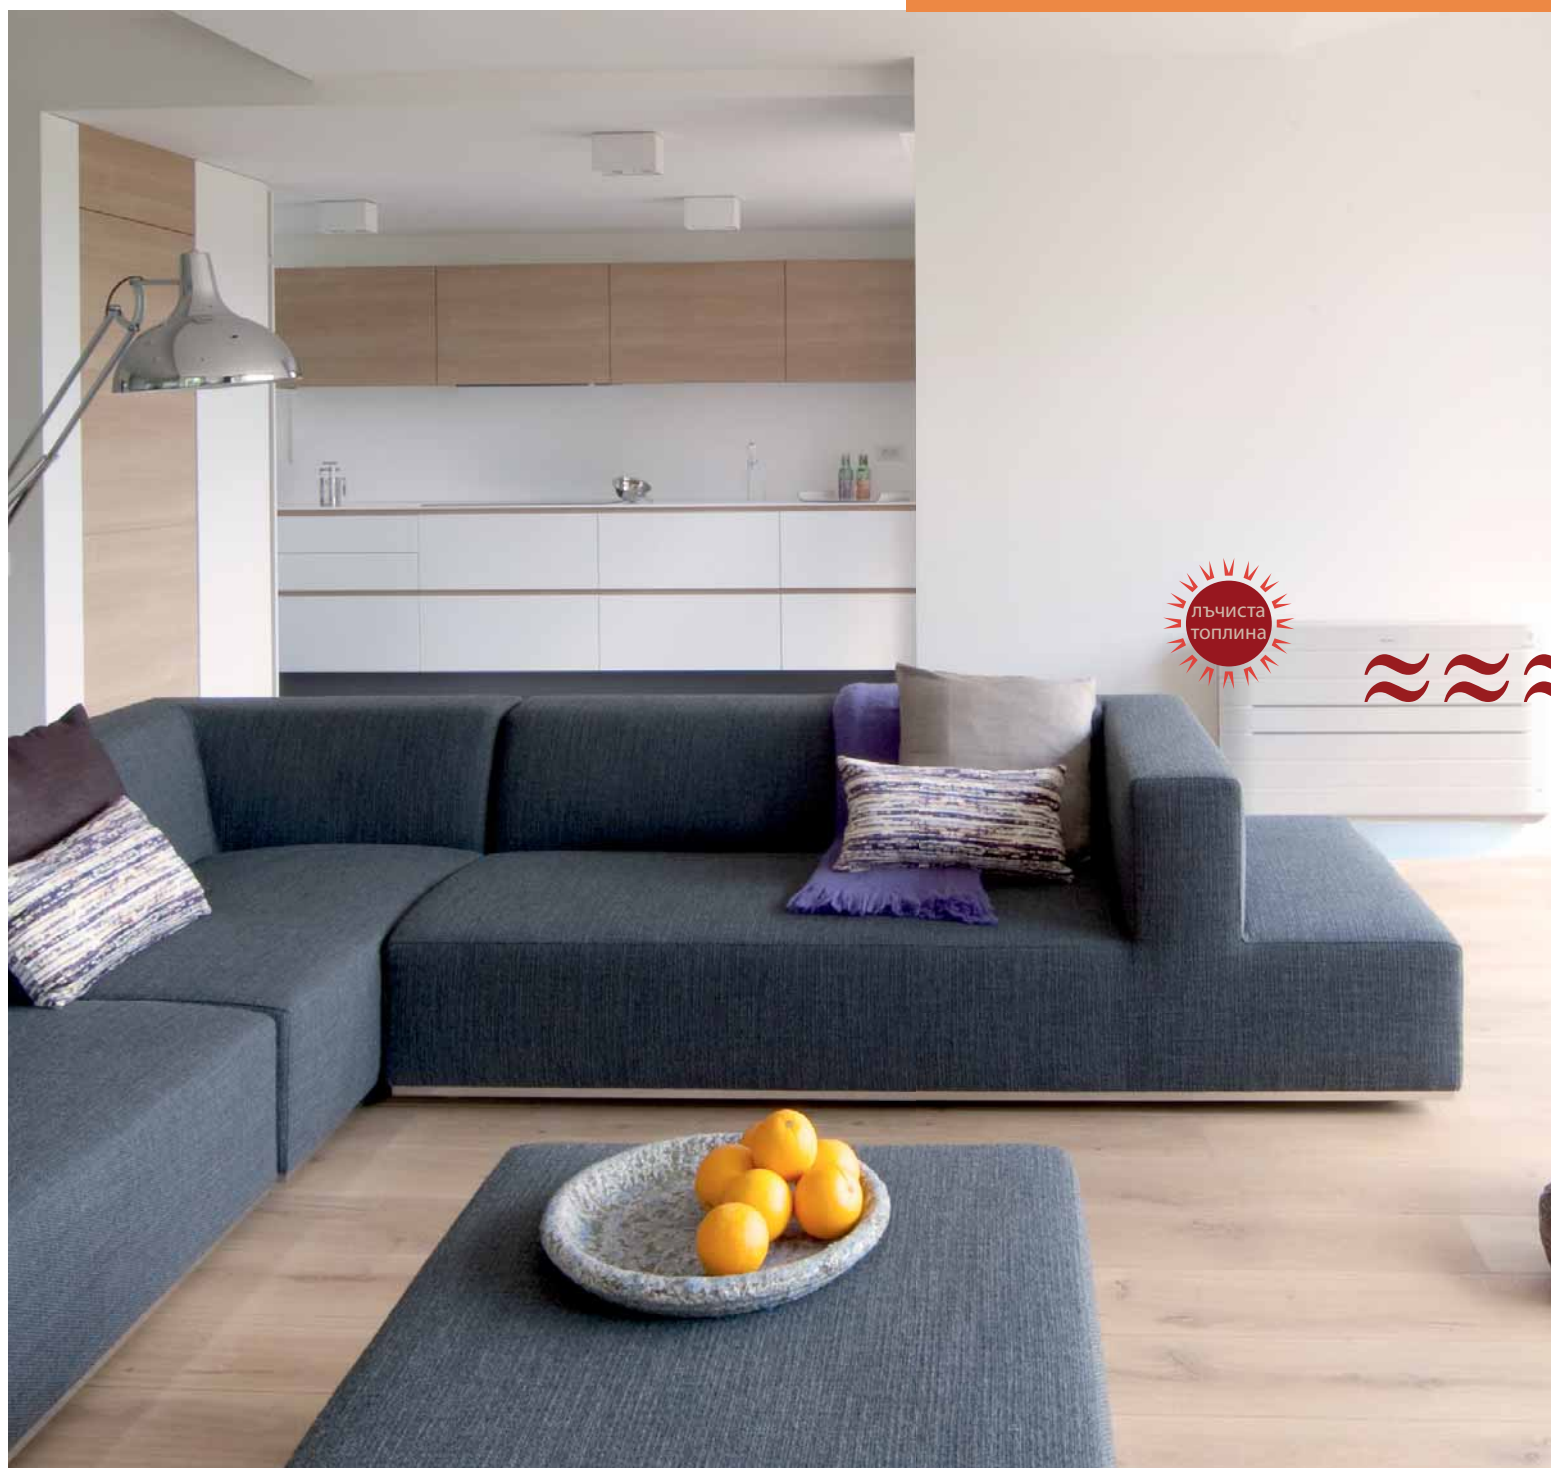

Интелигентен Мощен Безшумен /